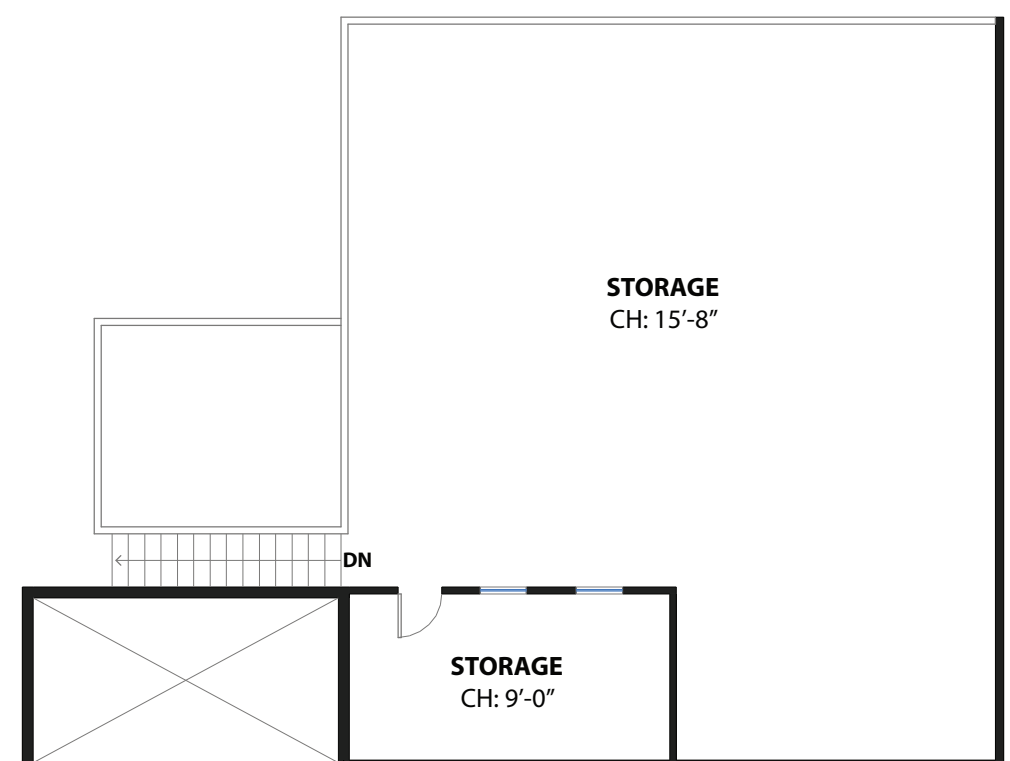

# 1002 77TH AVENUE

OAKLAND, CALIFORNIA

**MAIN LEVEL**

**LOFT LEVEL**

## PROPERTY SQF INFORMATION

**LIVING SPACE**  
Square Footage: 21,608 Sq Ft\*

\* Loft Level 1,782

\* Main Level 19,826

**APPROXIMATE TOTAL LIVING SPACE**  
Square Footage: 21,608 Sq Ft\*

## PROPERTY SQF INFORMATION

**STORAGE SPACE**  
Square Footage: 3,909 Sq Ft\*

\* Main Level 3,909

**APPROXIMATE TOTAL STORAGE SPACE**  
Square Footage: 3,909 Sq Ft\*