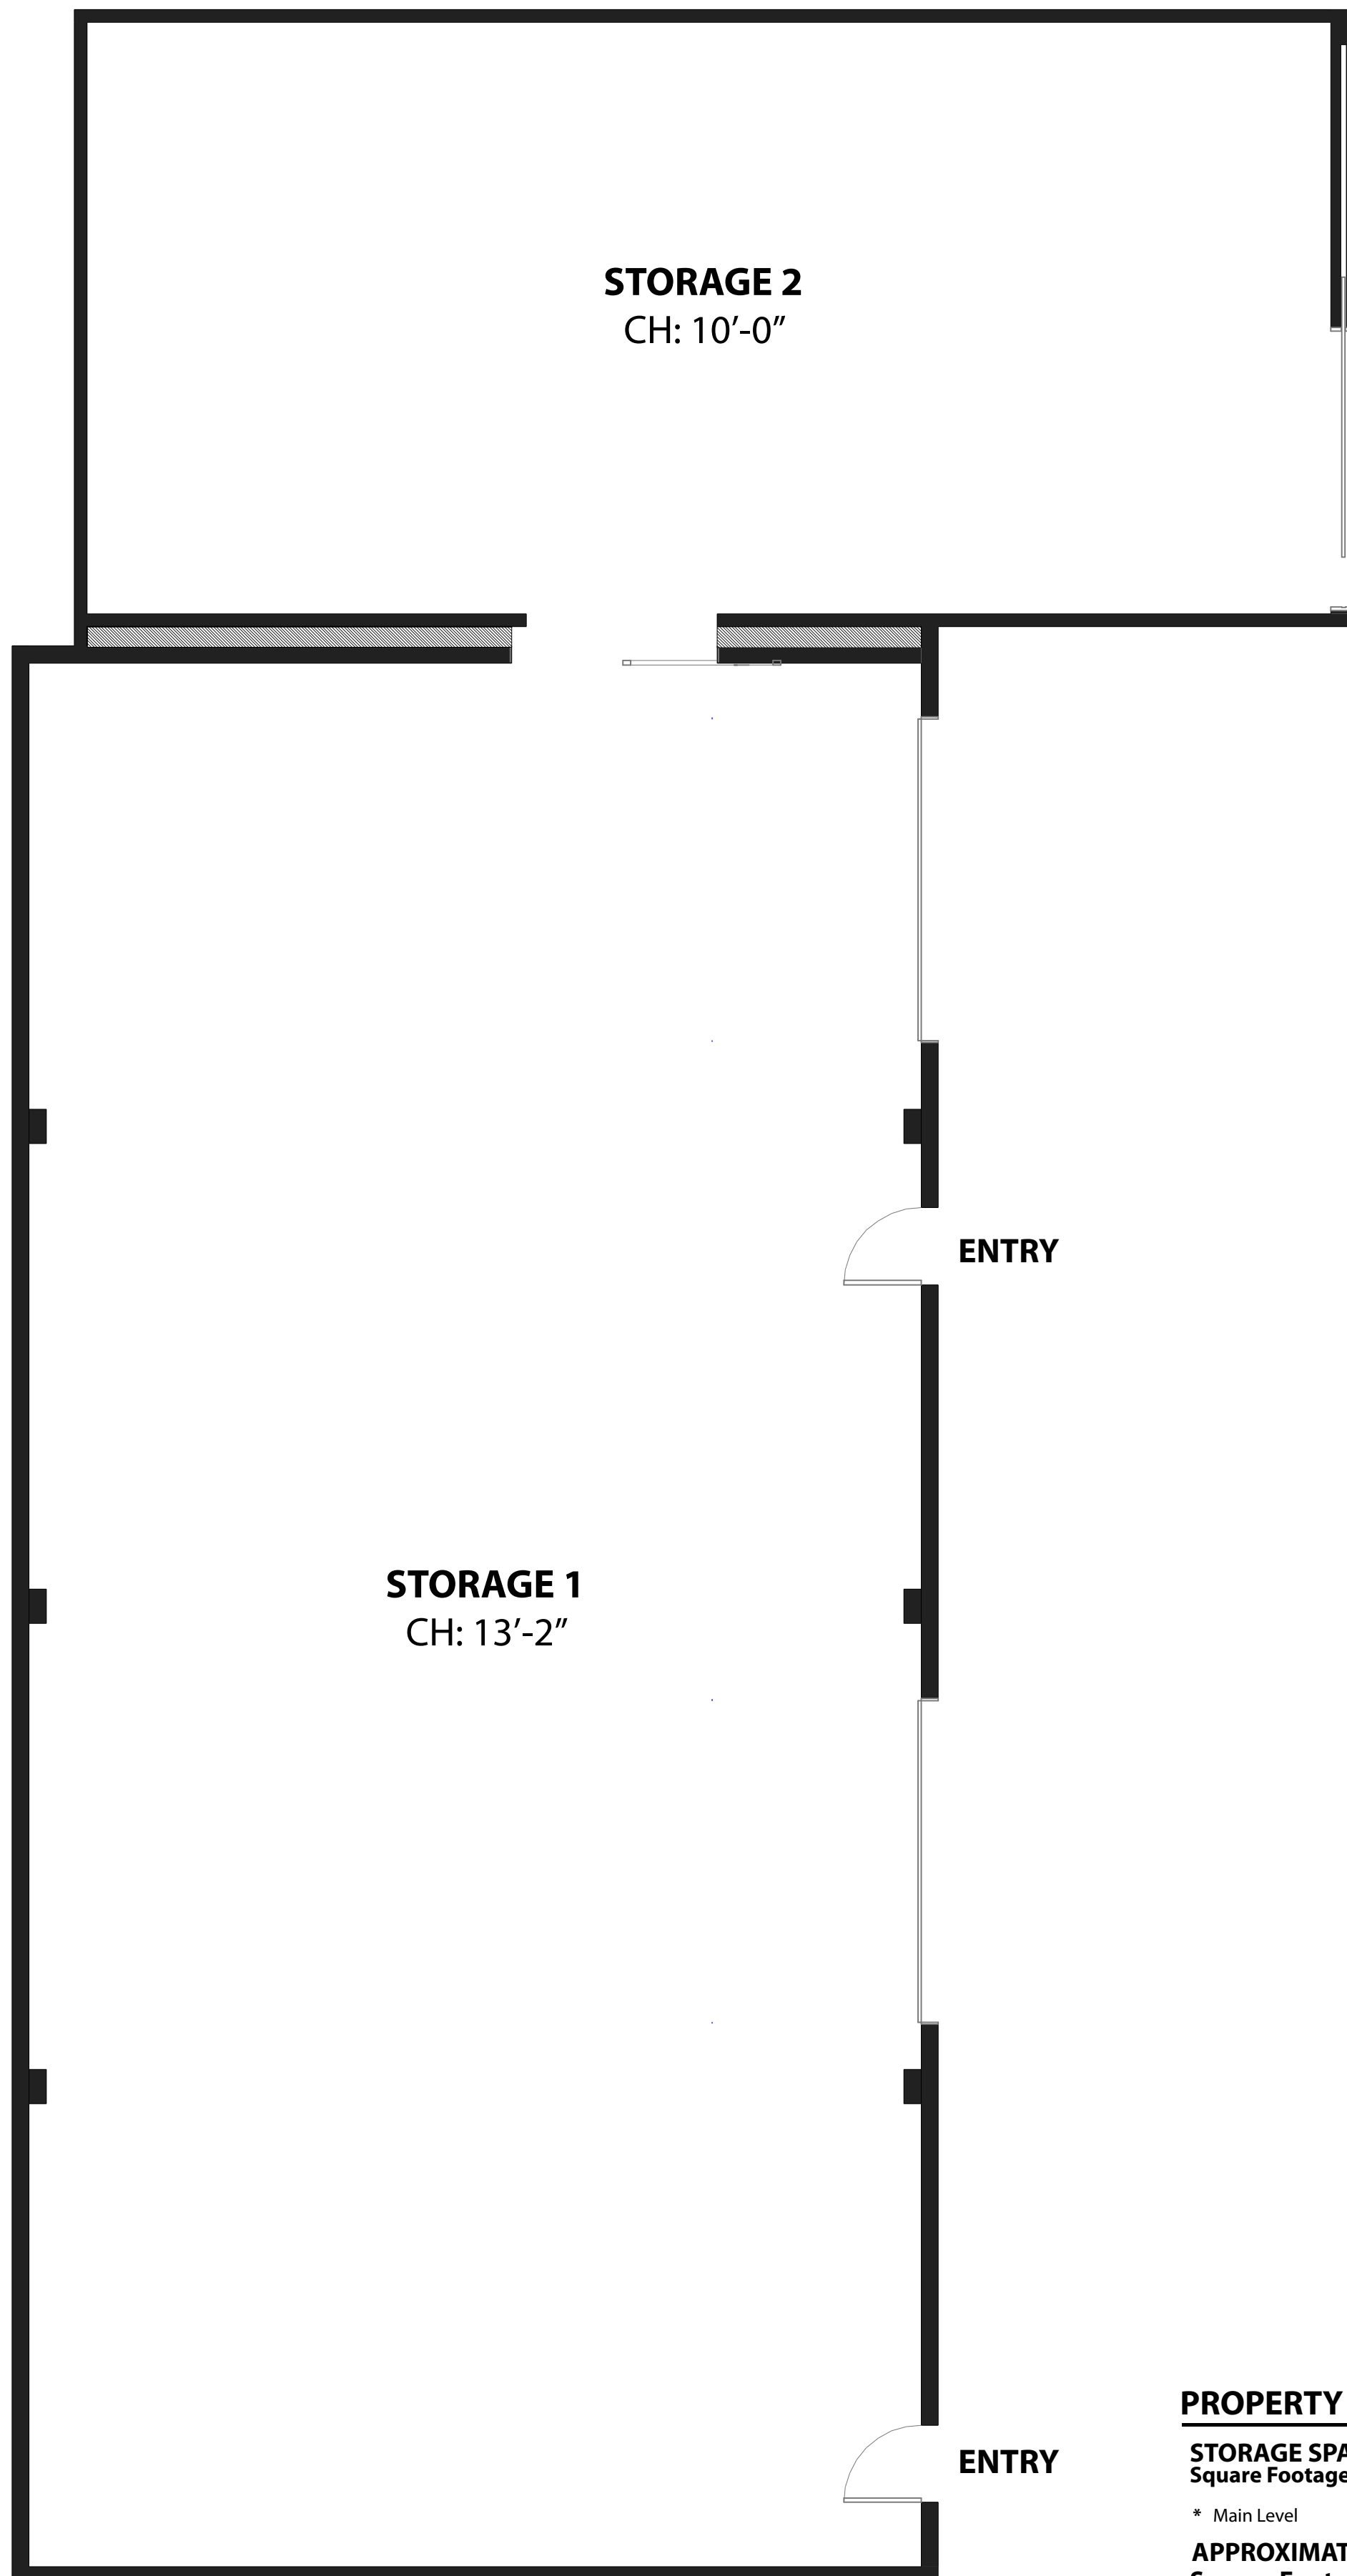

# 1002 77TH AVENUE

OAKLAND, CALIFORNIA

**MAIN LEVEL**

**LOFT LEVEL**

## PROPERTY SQF INFORMATION

**LIVING SPACE**  
Square Footage: 21,608 Sq Ft\*

\* Loft Level 1,782

\* Main Level 19,826

**APPROXIMATE TOTAL LIVING SPACE**  
Square Footage: 21,608 Sq Ft\*

## PROPERTY SQF INFORMATION

**STORAGE SPACE**  
Square Footage: 3,909 Sq Ft\*

\* Main Level 3,909

**APPROXIMATE TOTAL STORAGE SPACE**  
Square Footage: 3,909 Sq Ft\*