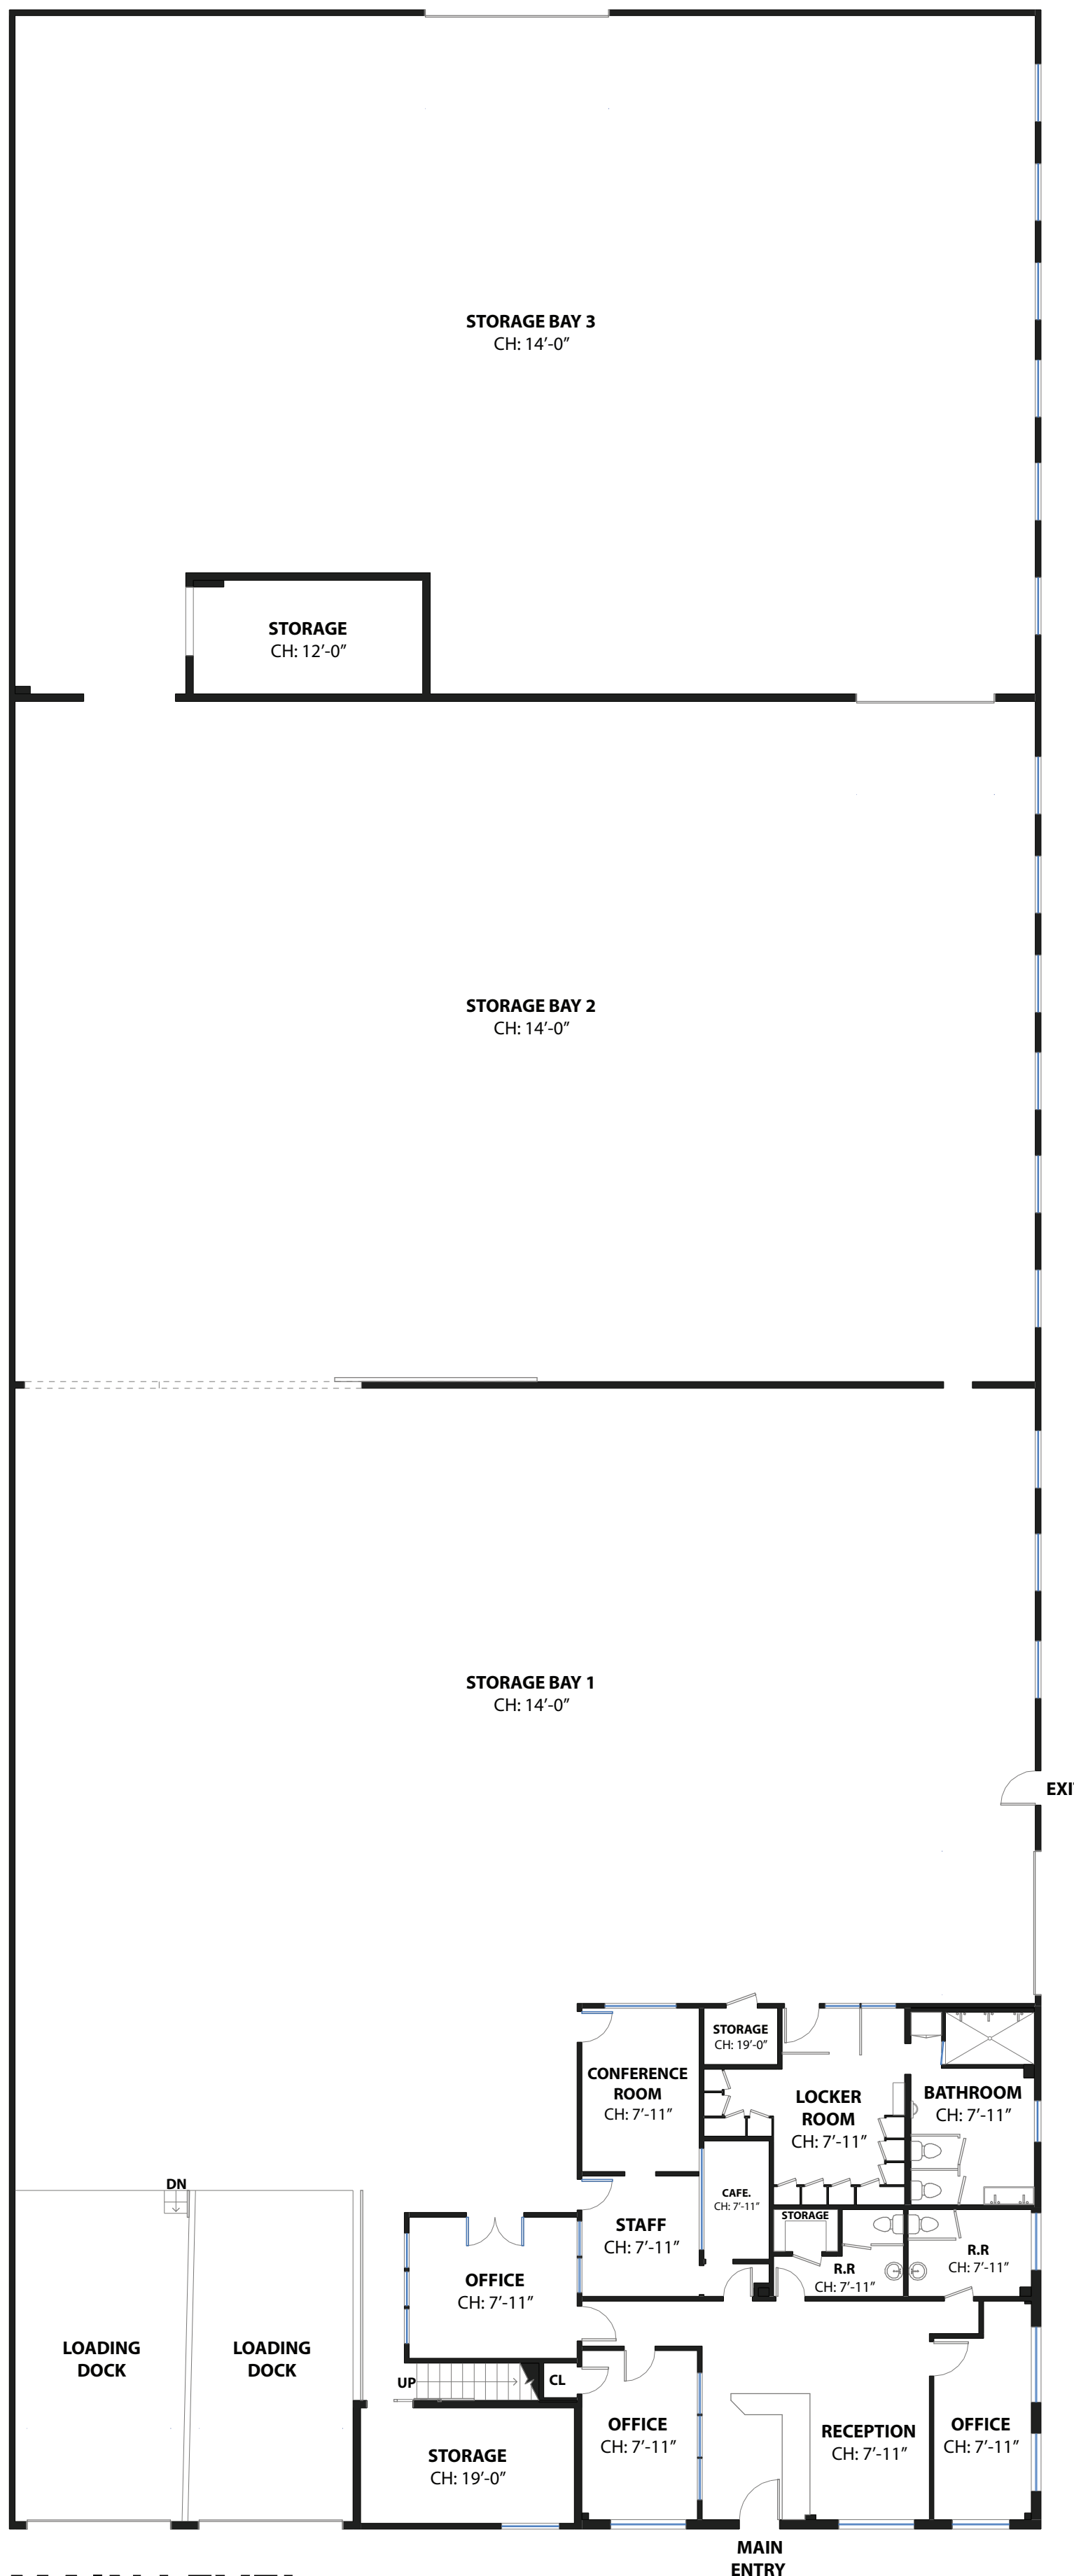

# 1002 77TH AVENUE

OAKLAND, CALIFORNIA

**MAIN LEVEL**

**LOFT LEVEL**

## PROPERTY SQF INFORMATION

**LIVING SPACE**  
Square Footage: 21,608 Sq Ft\*

\* Loft Level 1,782

\* Main Level 19,826

**APPROXIMATE TOTAL LIVING SPACE**  
Square Footage: 21,608 Sq Ft\*

## PROPERTY SQF INFORMATION

**STORAGE SPACE**  
Square Footage: 3,909 Sq Ft\*

\* Main Level 3,909

**APPROXIMATE TOTAL STORAGE SPACE**  
Square Footage: 3,909 Sq Ft\*